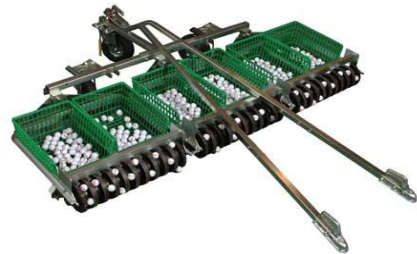

Ball Picker Heavy Duty and Drive Unit MOP

310 005
300 000

MIDI
MIDI

Multiflex
Rubber

6 baskets
6 baskets

€ 3 734,00
€ 4 022,00

97 084 Kč
104 572 Kč

310 015
300 010
310 025

MAXI
MAXI
JUMBO

Multiflex
Rubber
Multiflex

10 baskets
10 baskets
14 baskets

€ 4 953,00
€ 5 395,00
€ 7 017,00

128 778 Kč
140 270 Kč
182 442 Kč

OFM 0012
300 400

Ball basket for Ball Picker
Ball basket for Ball Picker

Plastic
Steel

400 balls
400 balls

€ 39,00
€ 66,00

1 014 Kč
1 716 Kč

PAM 0000

Attachment for A-frame

€ 179,00

4 654 Kč