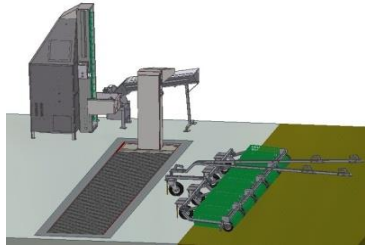

RANGE SERVANT®

Ball management system 3

System description:

Manual start of filling a ball dispenser or hopper from a ball ditch.

Automatic shut-off when the ball dispenser is full or the ball ditch empty.

This system consists of a ball ditch elevator, ditch pump, various plates and an electronic control system.

PL2018:1 EUR

BAM 0142

Ball Management System 3 (Ditch)

€ 11 309,00

294 034 Kč