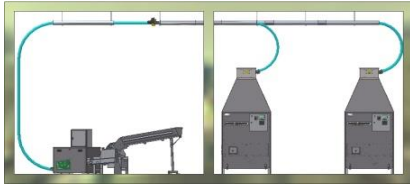

RANGE SERVANT®

Ball management system 2

System description :

Manual start of filling two ball dispensers from a ball washer. Automatic shut-off when a ball dispenser is full.

This system consists of a blower module, ball receivers, manifold, control system, sensors and 150 m signal cable*.

PL2018:1 EUR

BAM 0138	BMS 2 with blower module 1.5 kW	€ 11 816,00	307 216 Kč
BAM 0139	BMS 2 with blower module 2.2 kW	€ 12 397,00	322 322 Kč
BAM 0140	BMS 2 with blower module 3.0 kW	€ 12 993,00	337 818 Kč

* Ball hose to transport balls, ball washer and ball dispensers are ordered separately.

Add-on module for ball management system 2

System description :

Manual / automatic filling of two ball dispensers from a ball hopper.

When a ball dispenser reaches a low level, it is automatically filled .

This system consists of a hopper dispensing mechanism and a low level system on the dispensers.

BAM 141	Hopper system 2*	€ 3 592,00	93 392 Kč

*This system require ball management system 2

* Ball hopper is ordered separately.

Ball hose to transport balls

803500	Ball hose to transport balls	per meter	€ 23,80	619 Kč