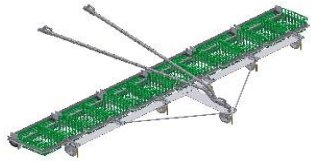

RANGE SERVANT®